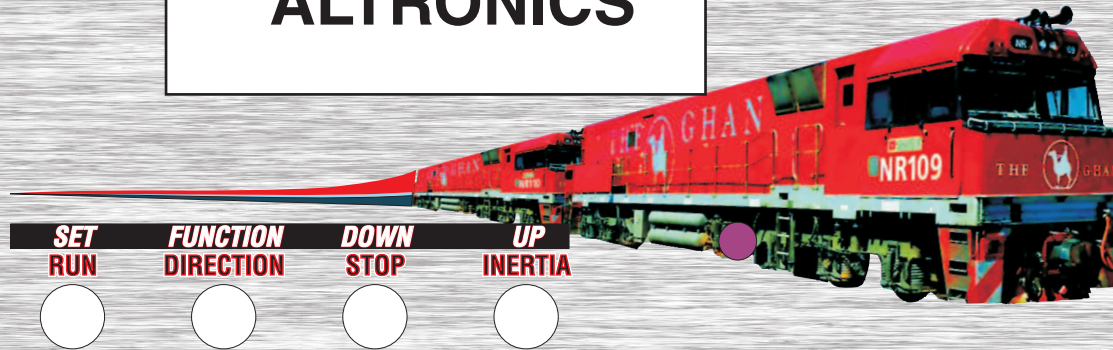

**SILICON  
CHIP**

**ALTRONICS**

**RAILPOWER IV**

**SET  
RUN**

**FUNCTION  
DIRECTION**

**DOWN  
STOP**

**UP  
INERTIA**

**SPEED**

**DIRECTION**

**RED: FORWARD  
GREEN: REVERSE**