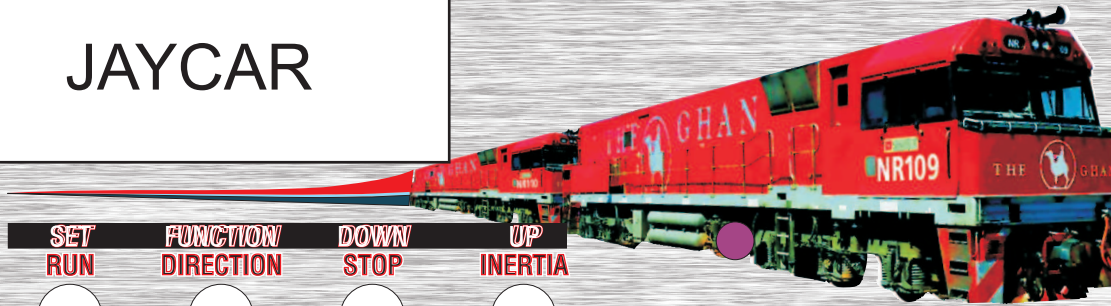

**SILICON
CHIP**

RAILPOWER IV

JAYCAR

DIRECTION
○
RED: FORWARD
GREEN: REVERSE

SET	FUNCTION	DOWN	UP
RUN	DIRECTION	STOP	INERTIA
○	○	○	○

SPEED