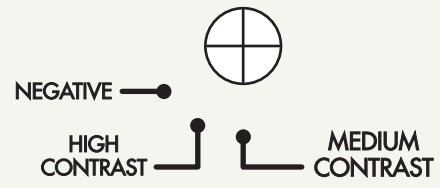

**SILICON
CHIP**

USE 12V BATTERY OR REGULATED
12V DC SUPPLY ONLY

VIDEO READING AID