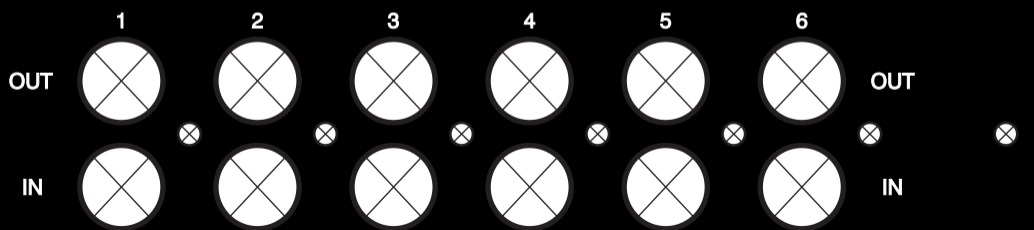

# 6-CHANNEL REMOTE VOLUME CONTROL

DOWN

UP

MUTE

ACK

FUSE  
0.5A SLOW