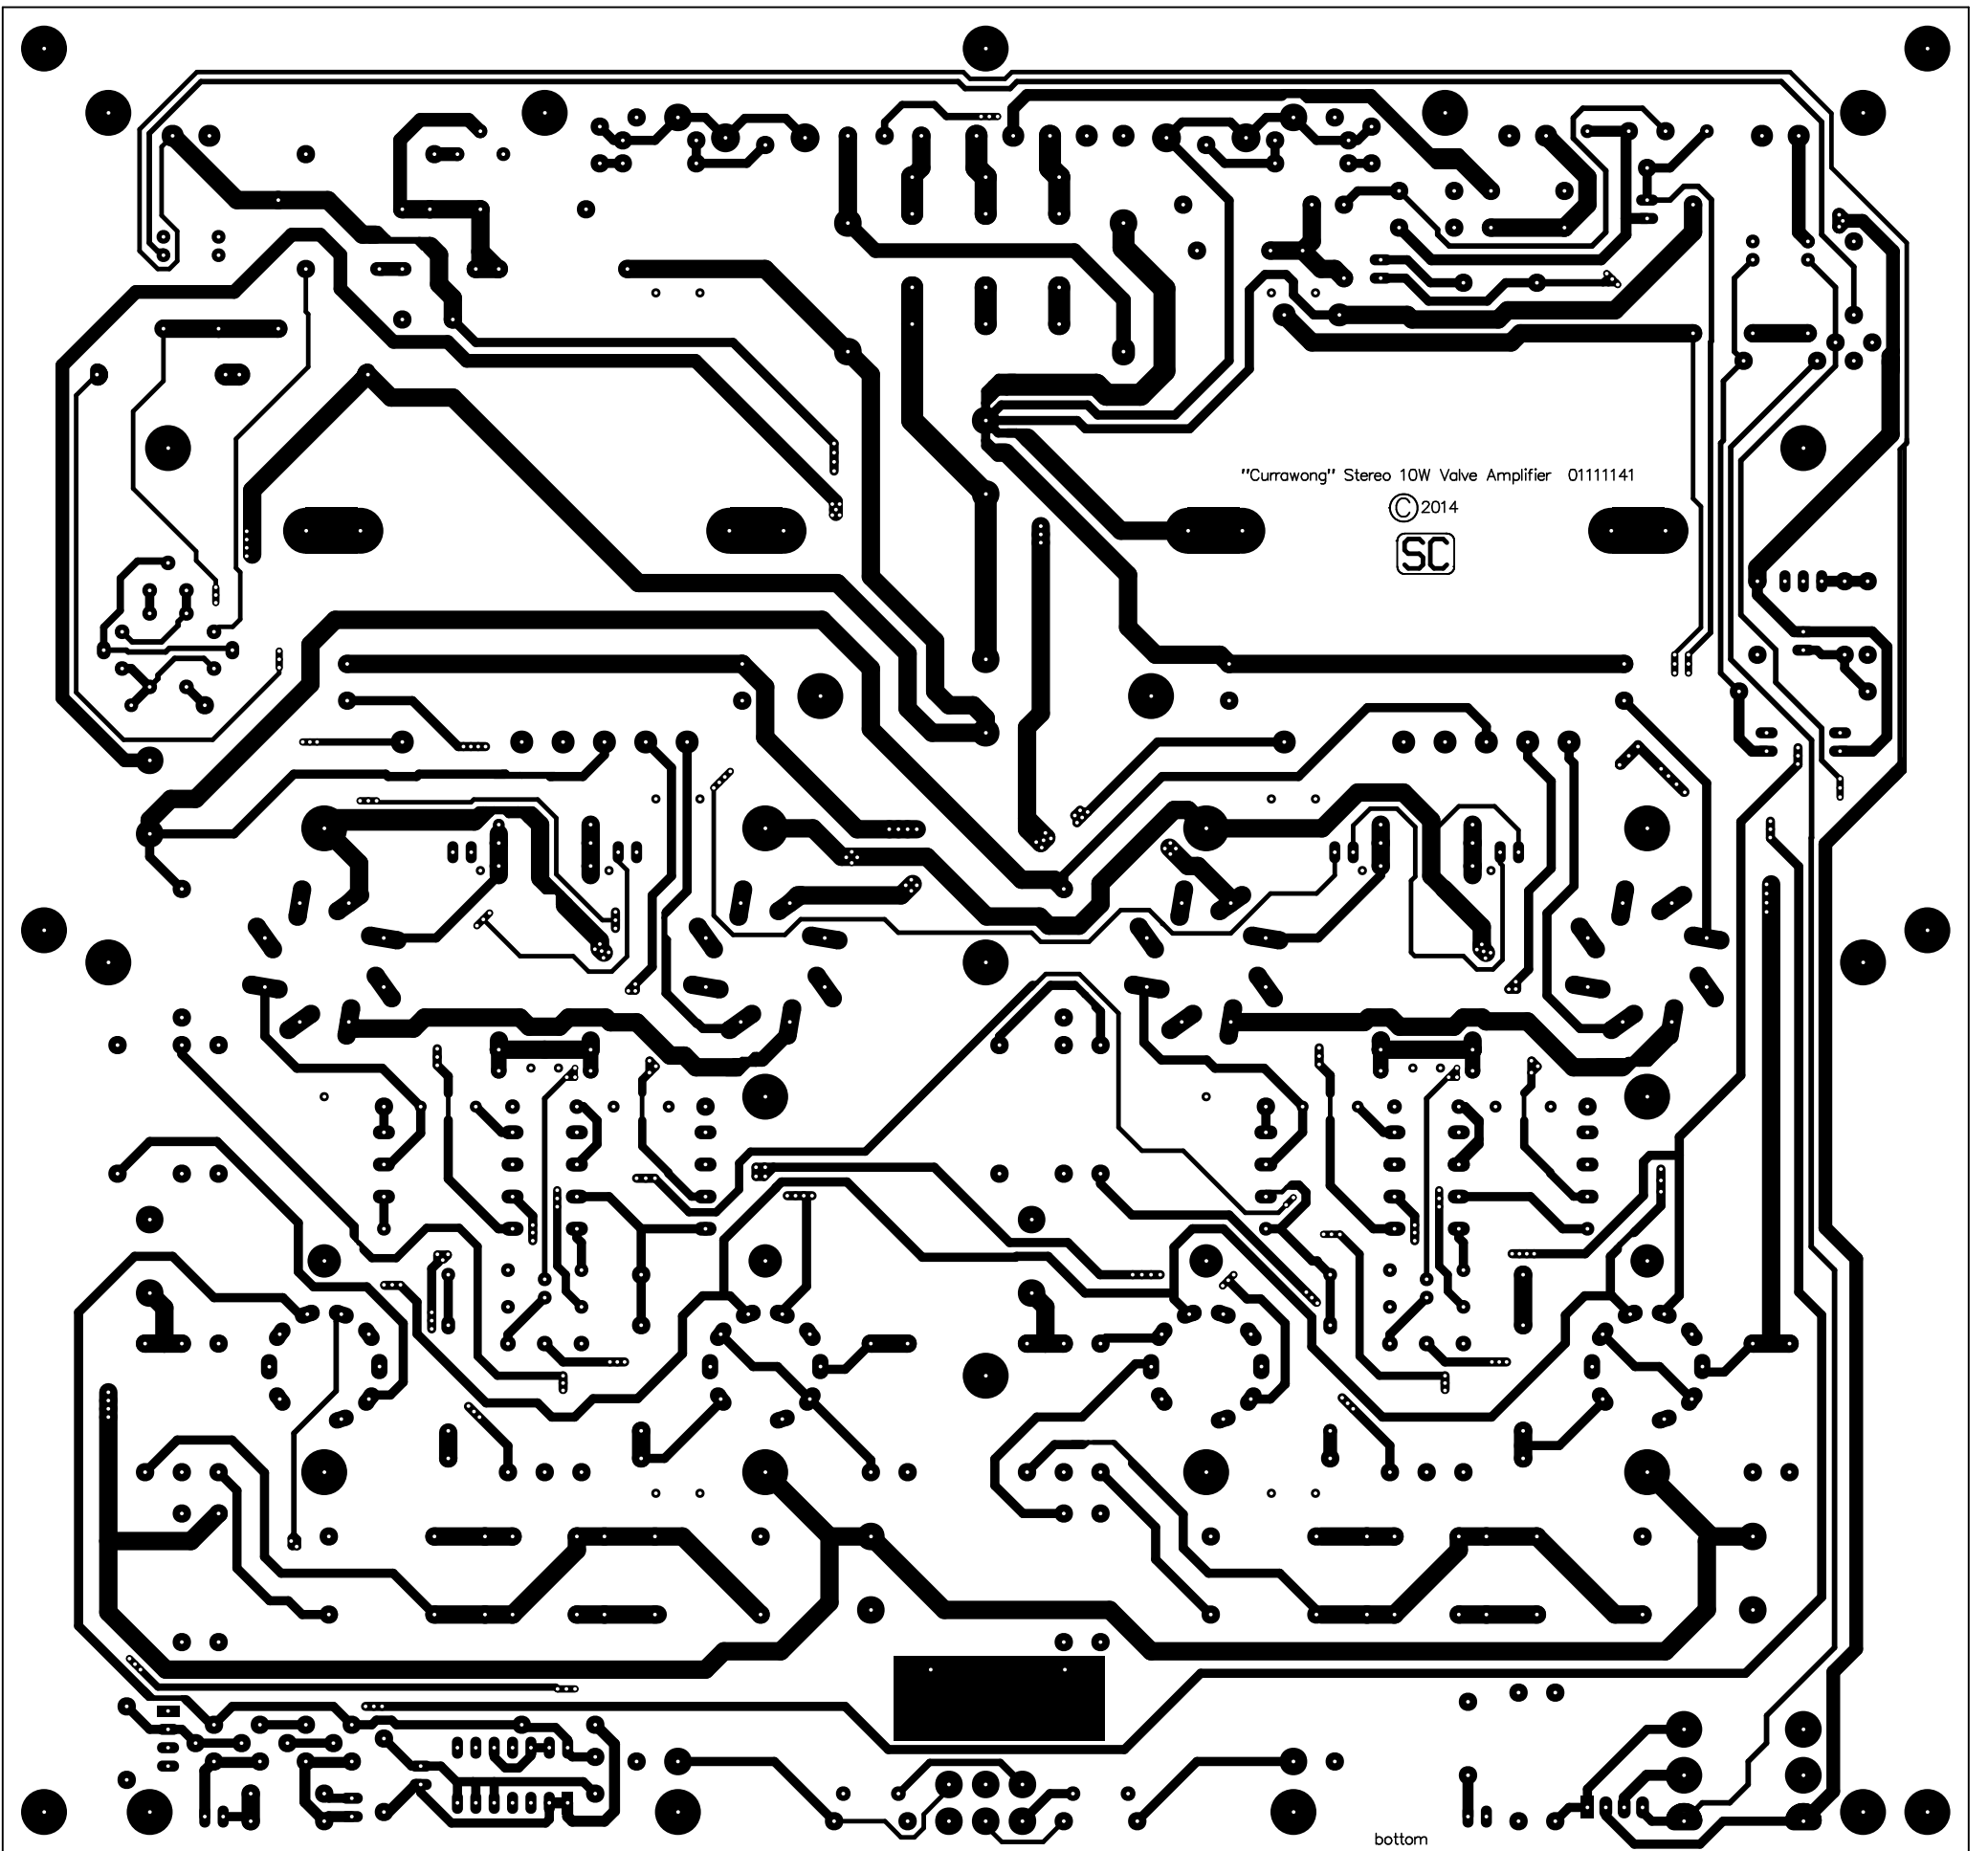

top

"Currawong" Stereo 10W Valve Amplifier 01111141

© 2014

bottom