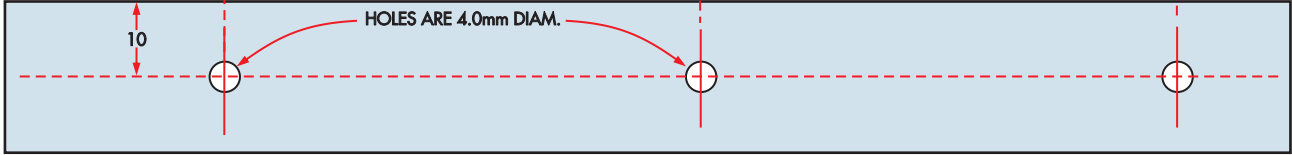

TOP STRAP (4 REQUIRED)

Material: 25 x 3mm aluminium bar

BOTTOM STRAP (4 REQUIRED)

Material: 20 x 10 x 2mm rectangular aluminium tube

(SHOWN HERE ACTUAL SIZE)

All dimensions in millimetres