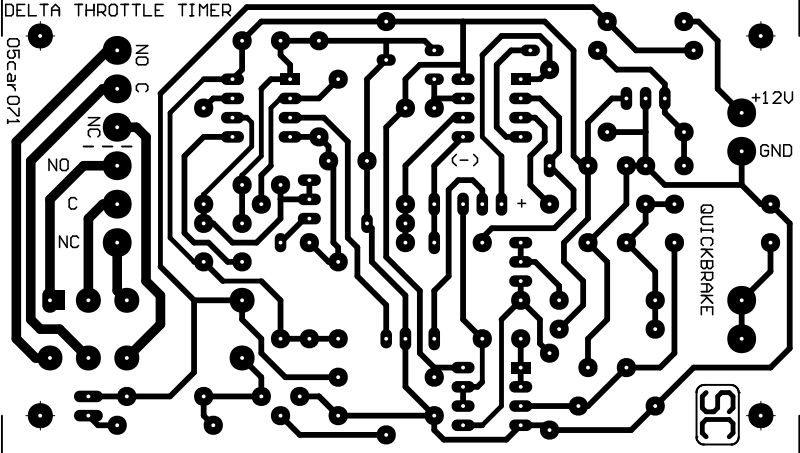

DELTA THROTTLE TIMER

05scar071

+12V

GND

QUICKBRAKE

SC

NO C

NC

NO

C

NC

(-)

+