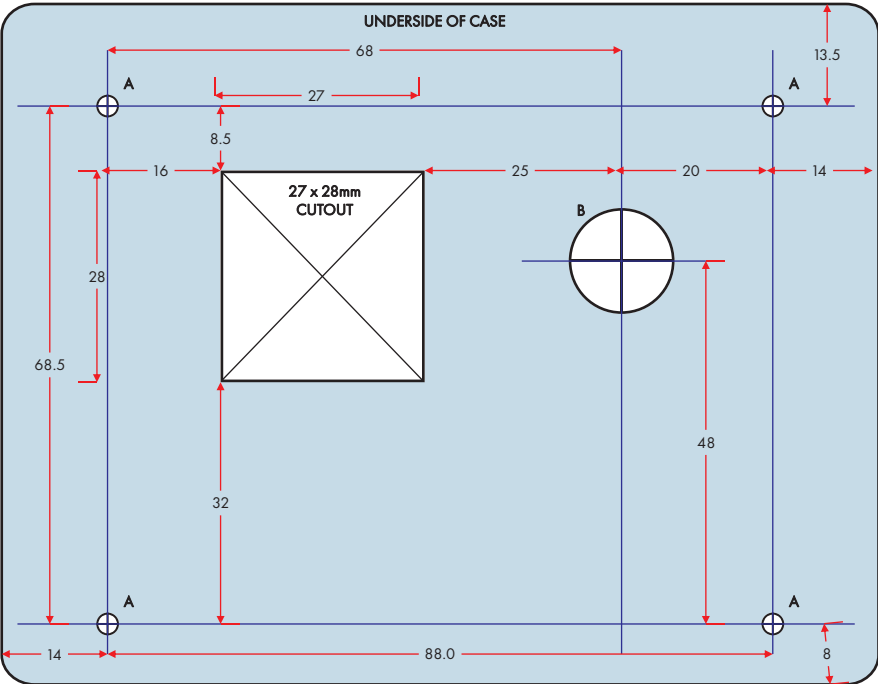

UNDERSIDE OF CASE

HOLES A: 3mm diam., CSK

HOLE B: 14.0mm diam.

HOLES C: 7.0mm diam.

ALL DIMENSIONS IN MILLIMETRES